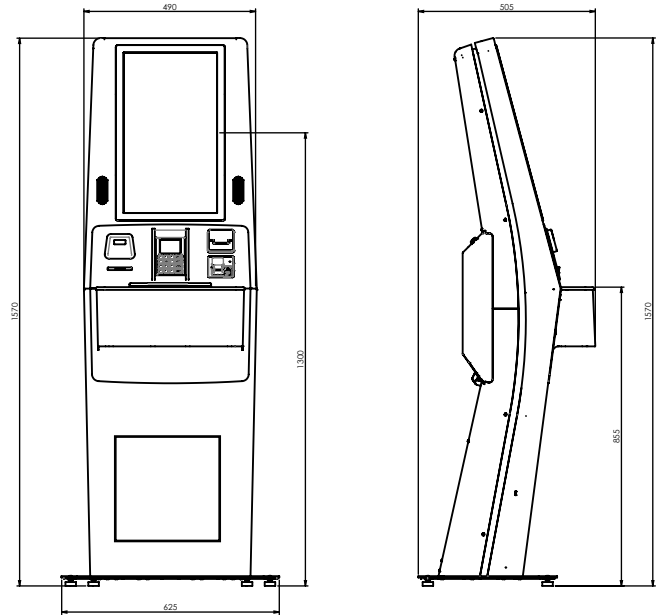

Dimensions

Length	Width	Height
625mm	505mm	1570mm

Use our powerful and flexible HEROCASH platform to monitor and maintain any size of kiosk or service machine network, at any time and from anywhere. With it you will get: