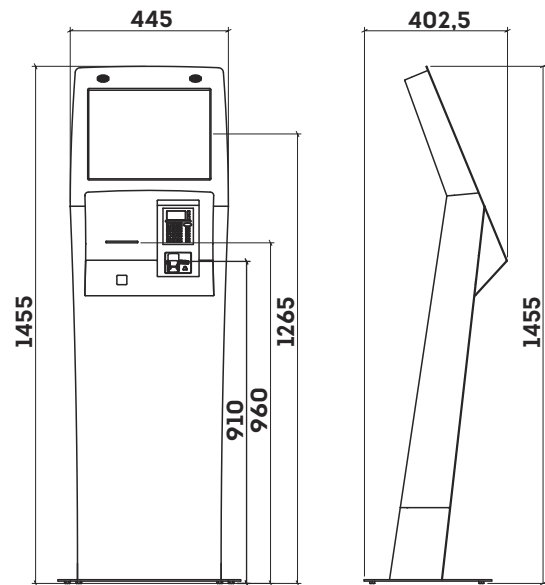

Dimensions

Length	Width	Height
445mm	402,5mm	1455mm

Use our powerful and flexible HEROCASH platform to monitor and maintain any size of kiosk or service machine network, at any time and from anywhere. With it you will get: